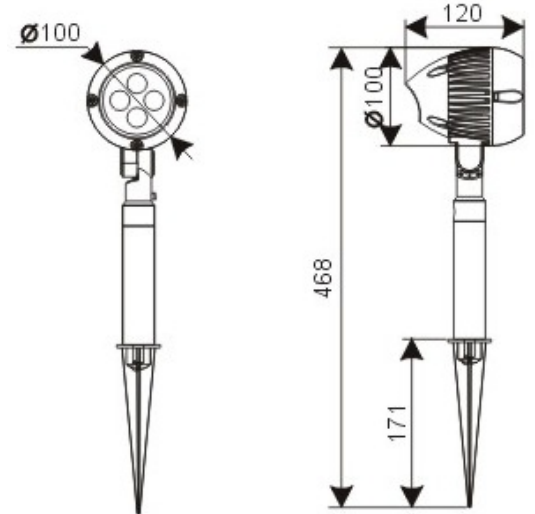

# LED Exterior Lighting – LR-E00017

Model No.	LR-E00017
LED Type	CREE XP
LED Q'TY.	4
Beam Angle	30°
Minimum luminous flux(lm)	360
Voltage	120V
LED Watt	4W
Environmental Temperature	- 20~60°C
Environmental Humidity	0%-95%
Safety Class	I
Safety Type	IP65
Material	Aluminium
Driver	Included